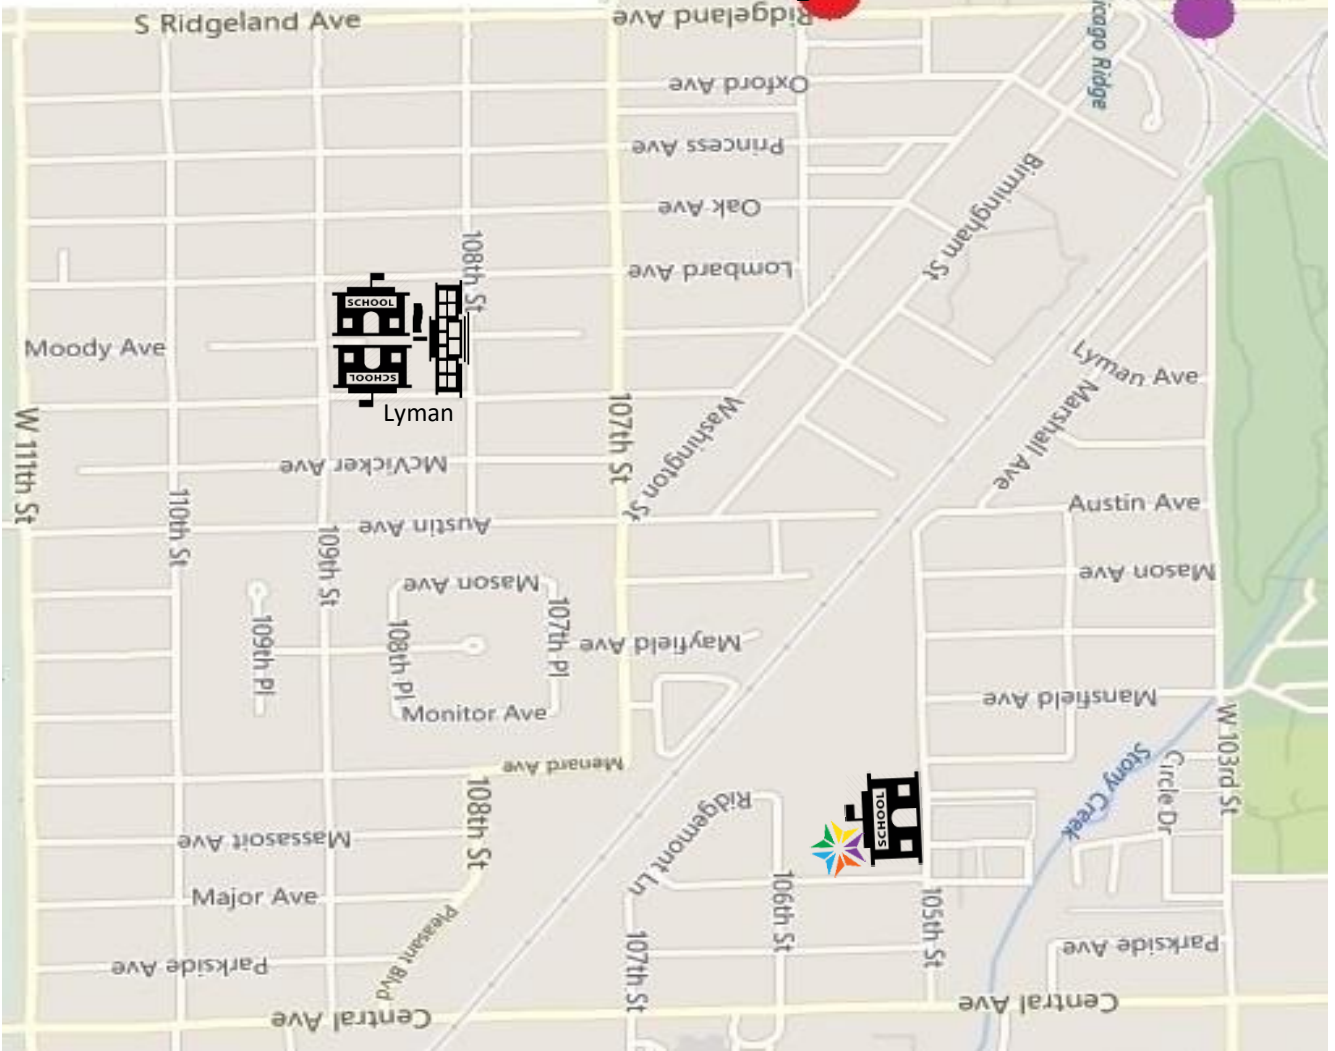

# SUNRISE TRANSPORTATION

STOP #	TIME	STOP
1	7:31am	107 <sup>th</sup> St & Ridge Drive
2	7:33am	106 <sup>th</sup> Pl & Orchard
3	7:38am	106 <sup>th</sup> St & Oak Park Ave
4	7:42am	102 <sup>nd</sup> Pl & Natchez Ave
5	7:44am	104 <sup>th</sup> St & Nashville Ave
6	7:46am	Barnard Dr & Leslie Ln
7	7:48am	103 <sup>rd</sup> St & Ridgeland Ave
8	7:50am	Pamela & Ridgeland Ave
	 8:00	Ridge Lawn School

- (6400) Ridgeland
- Oxford
- (6300) Princess
- Oak
- (6200) Lombard
- (6100) Lyman
- (6000) Austin
- Mason
- (5900) Mayfield
- Mansfield
- (5800) Menard
- Massasoit
- (5700) Major
- Parkside
- (5600) Central

107th 106th 105th 104th 103rd 102nd Pl