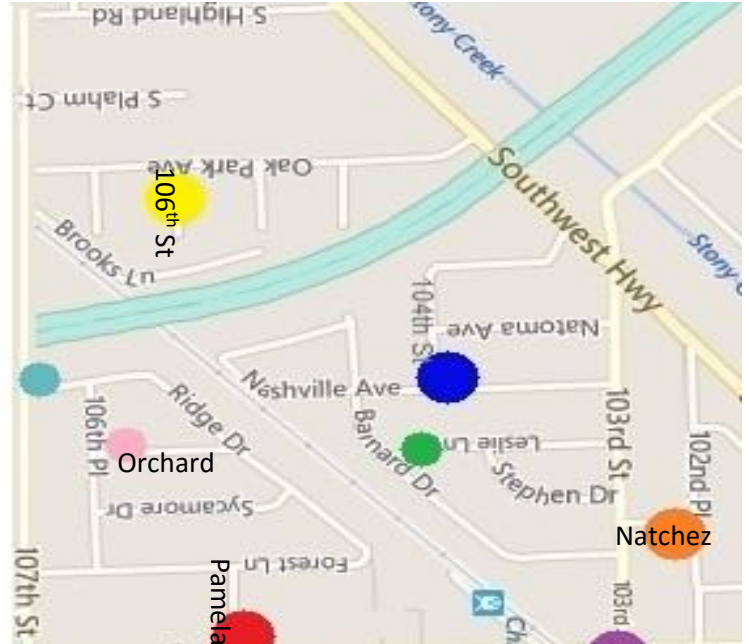

# SUNRISE TRANSPORTATION

STOP #	TIME	STOP
1	7:31am	107 <sup>th</sup> St & Ridge Drive
2	7:33am	106 <sup>th</sup> Pl & Orchard
3	7:38am	106 <sup>th</sup> St & Oak Park Ave
4	7:42am	102 <sup>nd</sup> Pl & Natchez Ave
5	7:44am	104 <sup>th</sup> St & Nashville Ave
6	7:46am	Barnard Dr & Leslie Ln
7	7:48am	103 <sup>rd</sup> St & Ridgeland Ave
8	7:50am	Pamela & Ridgeland Ave
	 8:00	Ridge Lawn School

- (6400) Ridgeland
- Oxford
- (6300) Princess
- Oak
- (6200) Lombard
- (6100) Lyman
- (6000) Austin
- Mason
- (5900) Mayfield
- Mansfield
- (5800) Menard
- Massasoit
- (5700) Major
- Parkside
- (5600) Central

107th 106th 105th 104th 103rd 102nd Pl